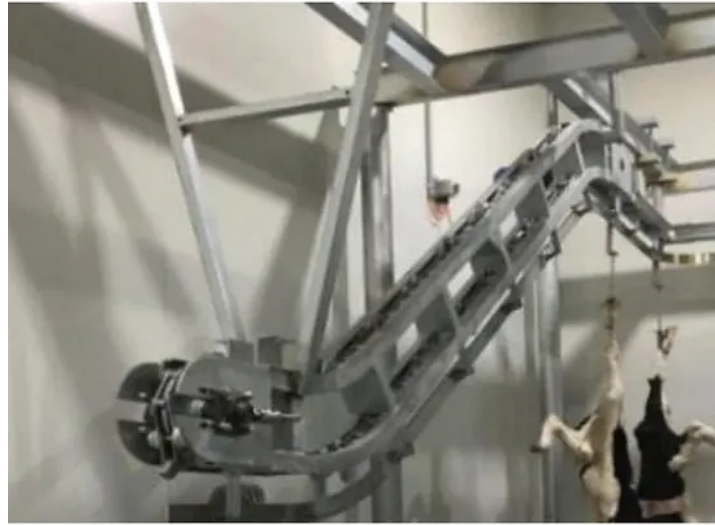

SLOPE TYPE LIFTING / LOWERING CONVEYOR

Which used to lift sheep/goat carcass from sheep/goat bleeding platform to over head convey rail for further processing.

Specifications

Rating voltage	380V
Power	1.5Kw
Lifting speed	21.9m/Min
Material	Iron coast rail hanger Stainless steel orbit All rest is hot galvanized