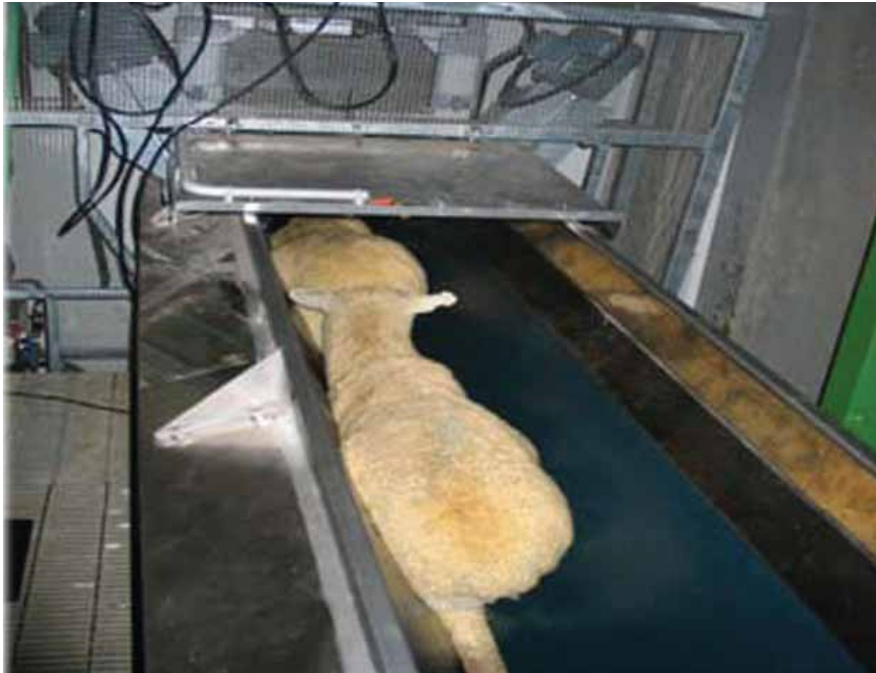

# AUTOMATIC SHEEP STUNNER

## Models ASS1 and ASS2

The Jarvis Models ASS1 and ASS2 Automatic Sheep Stunners - for automatic electrical stunning of sheep, for both Halal and full kill stunning.

## SMOOTH QUIET OPERATION

- Designed for fully automatic operation at rates upto 600 per hour.
- Direct drive conveyors for quiet operation.
- Stainless steel belt guards.
- Push button controlled width adjustment
- Programmable Logic Controller (PLC) system creates fully automatic machine operation.
- Patented stun head.